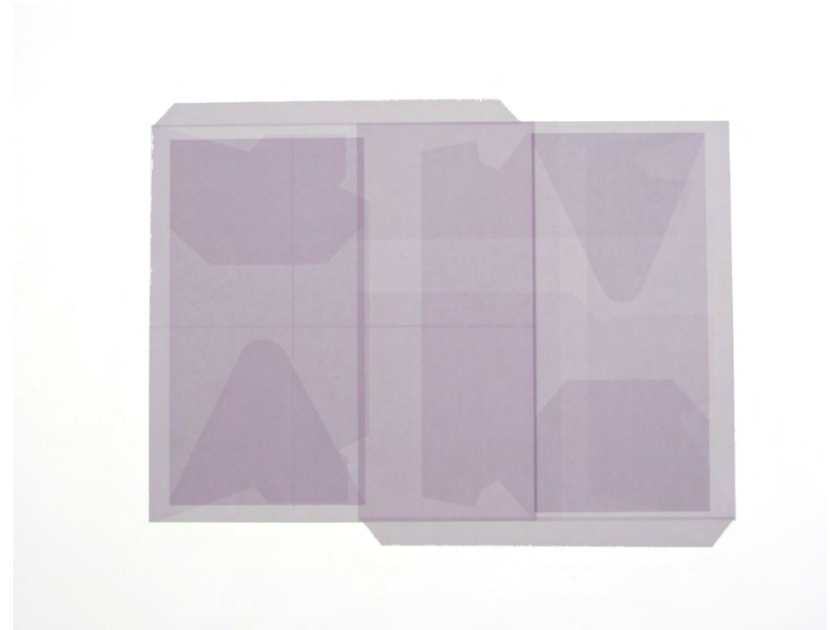

Gable Box 2
Inkjet on drawing paper, 18"x23.5", 2012